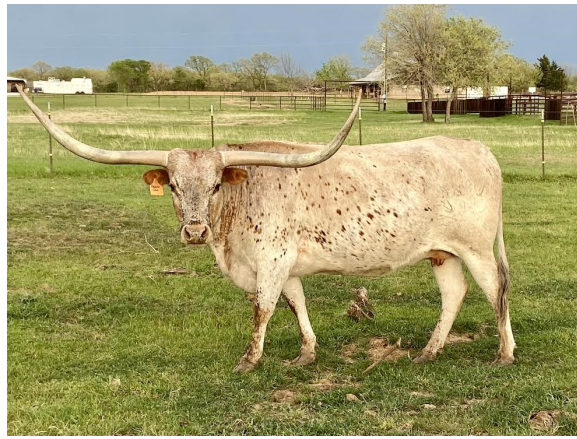

# G&L FASHION CHIC

**Date of Birth:** 07/06/2013  
**Registration 1:** CI288665  
**Registration 2:** 283329  
**Breeder:** Dr. Gene and Lana Hightower  
**Owner:** Curtis & Tonya Abel

Courtesy of Abel Longhorns

Soft white roan, multi-colored speckles and frosted face. Great conformation and lateral horns. She's a favorite in our herd!

**Total Horn:** 95.7500 on 11/04/2023  
**TTT:** 74.0000 on 10/20/2024

G&L FASHION CRITIC